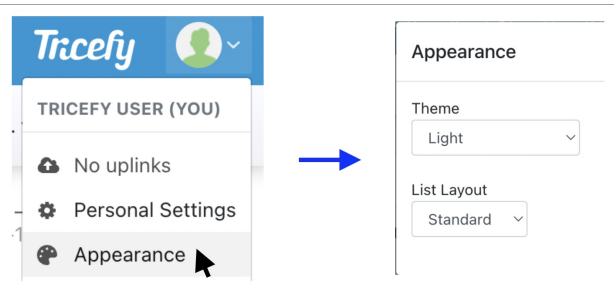

Appearance Menu

Last Modified on 2023-08-18 12:58

The Appearance menu allows you to adjust the color theme and list layout in Tricefy. These options only affect your user.

Theme

- Sync with system: Tricefy color theme will change based on the appearance settings schedule from your computer's operating system (if applicable)
- Light: the default color theme of Tricefy
- Dark: darkens the overall color theme of Tricefy; ideal for low light environments while using the Tricefy image viewer
 - Note: the dark theme will only apply to key areas in Tricefy such as the study list, patient list, and viewer. Loading documents, such as PDFs or Tricefy reports, will remain with a white background.

List Layout

Adjusts the overall spacing between items in the Tricefy study list and patient list

- Compact: minimal spacing between items in list
 - Standard: default spacing between items in list
 - Expanded: increased spacing between items in list (former Tricefy list view)
-